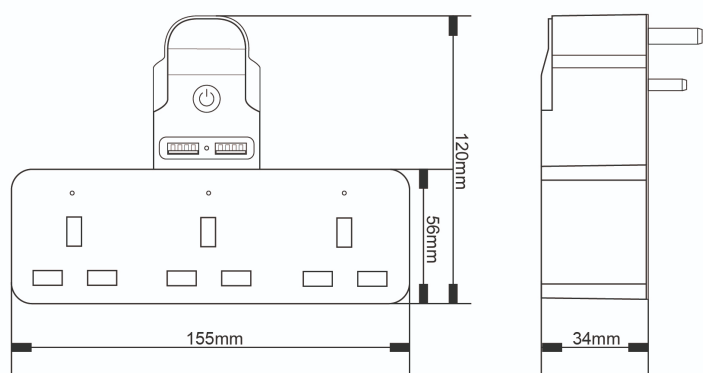

Data sheet

WFAD3

Wi-Fi / Wi-Fi Sockets

Permanent ON Facility	Yes
Multiple Unit Support	Yes

General

Weight (g)	273
Height (mm)	120
Width (mm)	155
Depth (mm)	34
Body Construction	Polycarbonate
Product Colour	White
EAN Number	5012483015421
Guarantee Period	3 Years
Trade Tariff Commodity Code	8536909500

Line Diagrams

Product Image