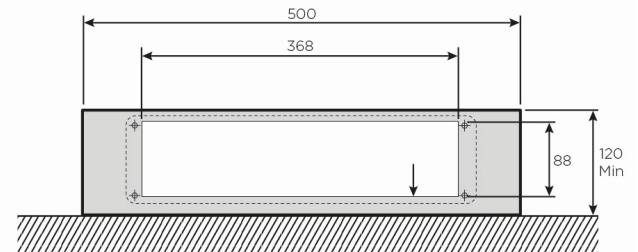

## Product Description

SB2TSE features a seven-day timer with electronic thermostat. This heater fits into the plinth space under cabinets in rooms with wall space restrictions

## Dimensions

Model/Item No	060495	SB2TSE
(EAN Code = 5011139+Item No.)		
Output (kW)	2.00kW	
	Front Cover	Chassis
Height (mm)	100	88
Width A (mm)	400	368
Depth B (mm)	-	203
Weight (Kg)	1.5	
Packaging Details		
Height (mm)	215	
Width (mm)	410	
Depth (mm)	110	
Packed Weight (Kg)	1.8	
Ti	22	
Hi	5	
Pallet Quantity (2.4m high)	110	