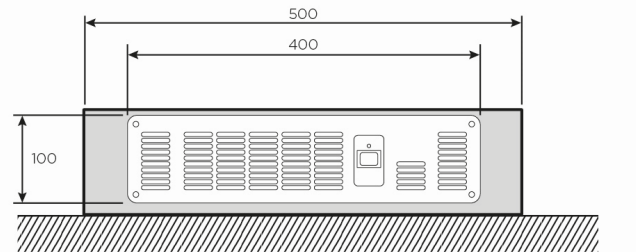

## Product Description

SB2TSE features a seven-day timer with electronic thermostat. This heater fits into the plinth space under cabinets in rooms with wall space restrictions

## Dimensions

Model/Item No	060495	SB2TSE
(EAN Code = 5011139+Item No.)		
Output (kW)	2.00kW	
	Front Cover	Chassis
Height (mm)	100	88
Width A (mm)	400	368
Depth B (mm)	-	203
Weight (Kg)	1.5	
Packaging Details		
Height (mm)	215	
Width (mm)	410	
Depth (mm)	110	
Packed Weight (Kg)	1.8	
Ti	22	
Hi	5	
Pallet Quantity (2.4m high)	110	