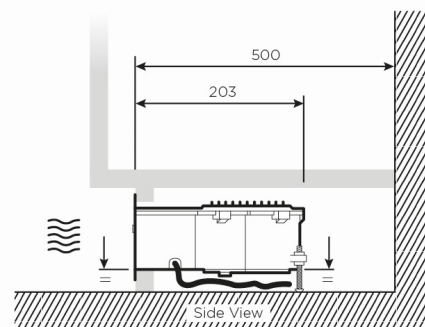

## Product Description

SB2TSE features a seven-day timer with electronic thermostat. This heater fits into the plinth space under cabinets in rooms with wall space restrictions

## Dimensions

Model/Item No	060495	SB2TSE
(EAN Code = 5011139+Item No.)		
Output (kW)	2.00kW	
	Front Cover	Chassis
Height (mm)	100	88
Width A (mm)	400	368
Depth B (mm)	-	203
Weight (Kg)	1.5	
Packaging Details		
Height (mm)	215	
Width (mm)	410	
Depth (mm)	110	
Packed Weight (Kg)	1.8	
Ti	22	
Hi	5	
Pallet Quantity (2.4m high)	110	