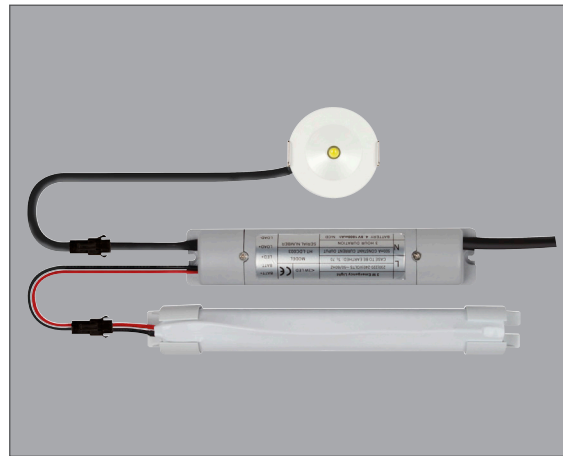

Product Code: OVEM7310

Description: 3W Emergency LED Non-Maintained Open Area Downlight

### General Information

Dimensions	150mm (L) x 29mm (W) x 30mm (D)
Materials	Downlight: Polycarbonate
Finishes	White, Black & Silver
Weight	0.3Kg
Cutout	35mm Diameter
Ingress Protection	IP20
Warranty	4 Years

### Supply & Power

Input Voltage & Frequency	220-240V ~ 50/60Hz
Electrical Safety	Class II (Double Insulated)
Input Power	3W
Operation Mode	Non-maintained Only
Ambient Temperature (Ta)	0°C - +40°C
Critical Temperature	+70°C

### Luminaire Output

Colour Temperature	5500K
LED Lifetime (L70)	30,000 Hours
Beam Angle	120°
Emergency Luminous Flux	130lm