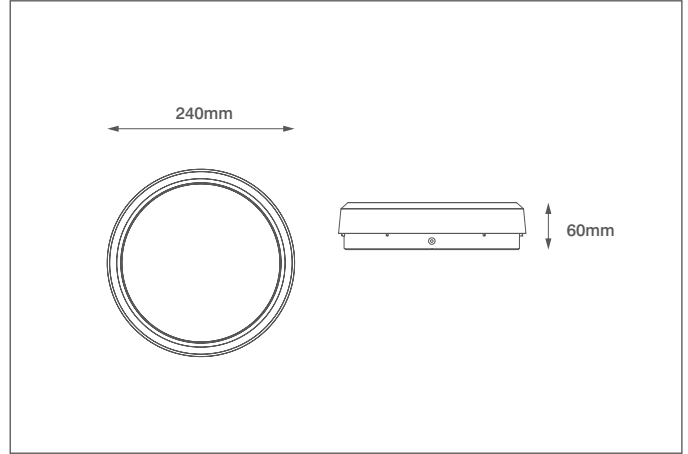

## Technical Specification

Product Code: OV9110010

Luckinslive 433364737

Description: 10W LED Bulkhead Standard IP65 CCT White

### General Information

Dimensions (mm)	240 (Dia.) x 63 (D)
Materials	Base & Diffuser: Polycarbonate (UV Stabilised)
Colour	White (RAL9016)
Product Weight (Kg)	0.74
Ingress Protection	IP65
Mounting	Ceiling or Wall
Warranty (Years)	5