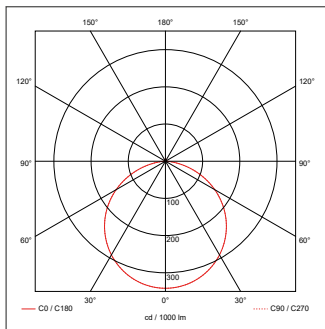

Supply & Power Information

Continuous Operating Voltage (AC) (Hz)	220-240 (50/60)
Safety Class	II
Circuit Wattage (W)	10
LED Wattage (W)	10
Input Current (mA)	250
Power Factor	>0.9
Driver Information	Integrated
Operating Temperature (°C)	-15 to +50
Maximum Critical Temperature (°C)	+80
Input Terminations	3 Pole Push-fit Terminals