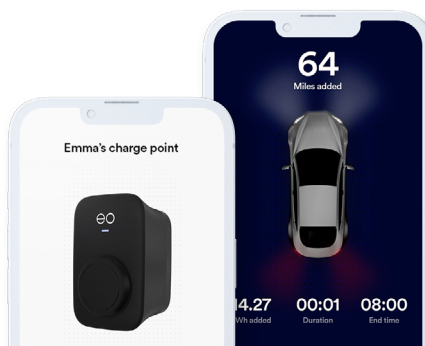

eo MINI PRO

EO MINI PRO 3

Impossibly small.  
Impressively smart.

## FEATURES

**Size matters:** Compact and ergonomic design, same size as an A5 notepad.

**Small but powerful:** Charging capacity of 7kW, perfect for overnight charging.

**Safe and reliable:** Built-in power balancing preventing energy blackouts at home. 3-year warranty with option to extend.

Search 'EO Mini Pro 3' to learn more

Our new smartphone app makes charge scheduling a breeze and lets you control your charger from the palm of your hand. It's simple, you're in charge.

## TECH SPECS

**Dimensions:**  
230mm (h) x 151mm (w) x 125mm (d)

**Connection types:** Universal socket or tethered 5m cable (Type 1 or Type 2).

**Connectivity:** Wi-Fi, Bluetooth & Cat 5 Ethernet as standard. 4G cellular as optional extra.