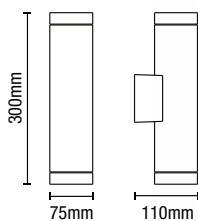

NEW

IP44

- Die-cast aluminium construction
- Available in 2 finishes