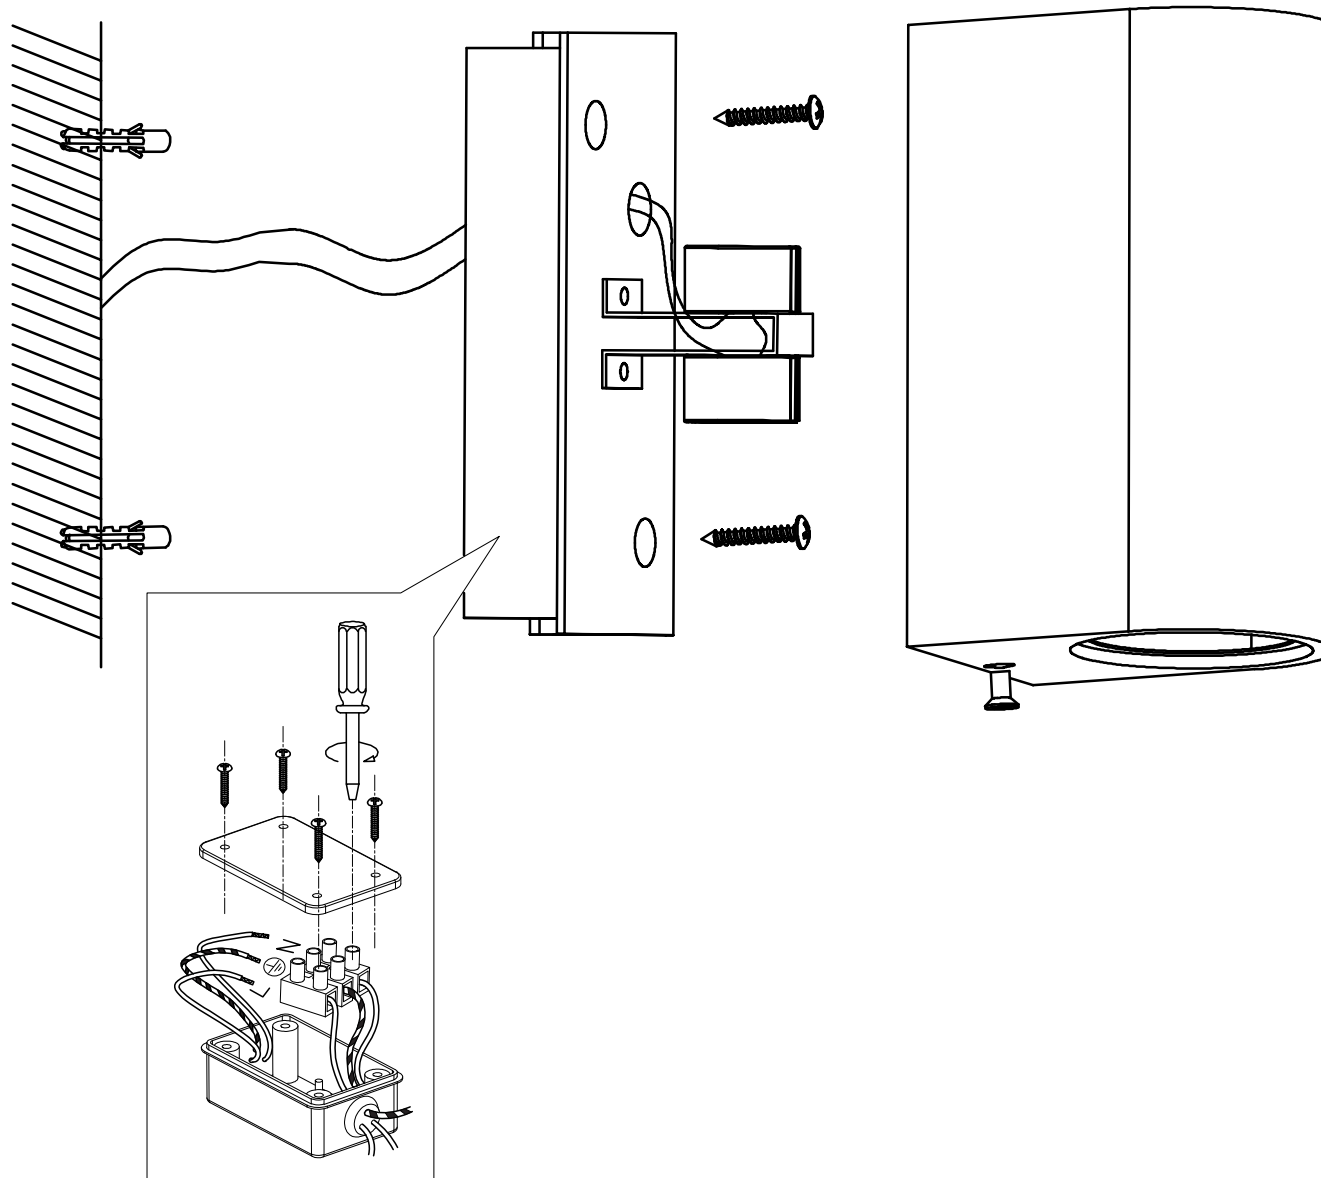

Antar Aluminium Up/Down Wall Light

INS ZN 20930 - D

Please take time to read this leaflet carefully and retain it for future reference.