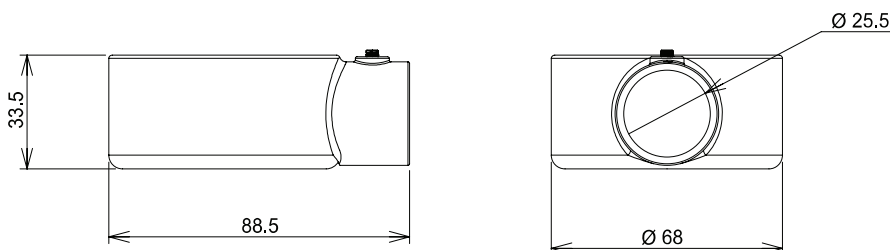

**PRODUCT CODE: CL8G**  
CONLOK® MALLEABLE CONDUIT BOX

**DESCRIPTION**

25mm Malleable Conlok® Terminal Conduit Box

**FINISH**

Hot Dipped Galvanised

**MATERIAL**

Malleable Iron

**PACKAGING**

Packed in qty 10

**ADDITIONAL NOTES**

Conforms to BS EN61386-21:2004  
Supplied with 12.9 Grade Grub Screw  
1 x Allen key is supplied in each inner box

⊕ Values are nominal and with a general tolerance ±5% unless otherwise specified