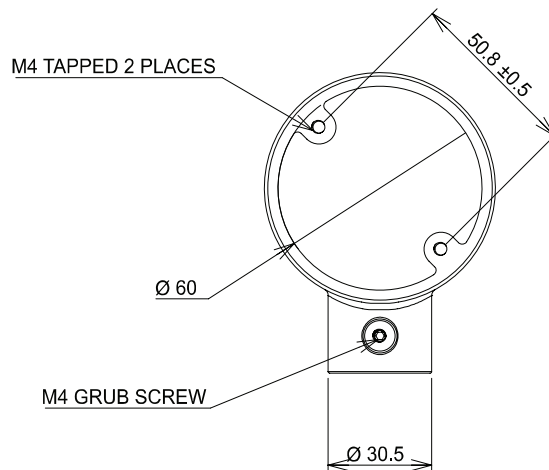

**PRODUCT CODE: CL8G**  
CONLOK® MALLEABLE CONDUIT BOX

**DESCRIPTION**

25mm Malleable Conlok® Terminal Conduit Box

**FINISH**

Hot Dipped Galvanised

**MATERIAL**

Malleable Iron

**PACKAGING**

Packed in qty 10

**ADDITIONAL NOTES**

Conforms to BS EN61386-21:2004  
Supplied with 12.9 Grade Grub Screw  
1 x Allen key is supplied in each inner box

⊕ Values are nominal and with a general tolerance ±5% unless otherwise specified