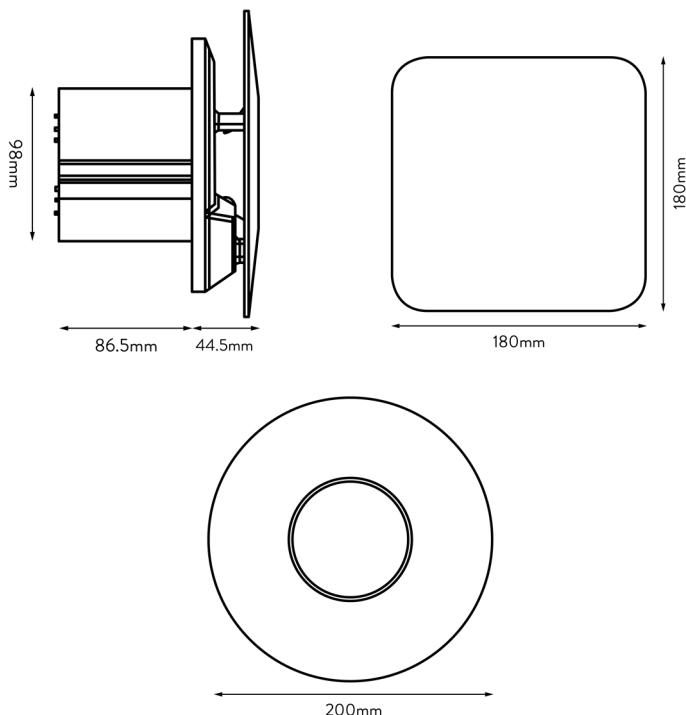

AIR QUALITY INNOVATION

Simply Silent™ Contour C4

Model: C4SR, C4TSR, C4PSR, C4HTSR

Product Type	4" / 100mm Axial Fan
Model Number	C4SR / C4TSR / C4PSR / C4HTSR
Model Range	Domestic Bathroom Fans
Part Number	078339 / 078346 / 078353 / 078360
Barcodes	5011139078339 / 5011139078346 5011139078353 / 5011139078360
Country of Origin	Ireland
Guarantee Period	2 Years

Dimensions

Technical Details

	C4SR	C4TSR	C4PSR	C4HTSR
No. of Speeds	2	2	2	2
Power (W)	6.3 / 7	6.3 / 7	6.3 / 7	6.3 / 7
Duct Size (mm)	100	100	100	100
Flow rate (L/s)	15 / 21	15 / 21	15 / 21	15 / 21
Flow rate (m³/h)	54 / 76	54 / 76	54 / 76	54 / 76
Noise dB(A) _{3m}	15 / 29	15 / 29	15 / 29	15 / 29
Specific Fan Power SFP (W/L/s)	0.42 / 0.33	0.42 / 0.33	0.42 / 0.33	0.42 / 0.33
IPX Rating	IPX4	IPX4	IPX4	IPX4
Motor Type	AC			
Pullcord			✓	
Timer (30s—30mins)		✓		✓
Humidistat				✓
Height (mm)	180 / 200	180 / 200	180 / 200	180 / 200
Width (mm)	180 / 200	180 / 200	180 / 200	180 / 200
Depth (mm)	131	131	131	131
Packed Weight (kg)	1.0	1.0	1.0	1.0
Packed Height (mm)	215	215	215	215
Packed Width (mm)	215	215	215	215
Packed Depth (mm)	210	210	210	210
Ti				
Hi				
Colour	White			