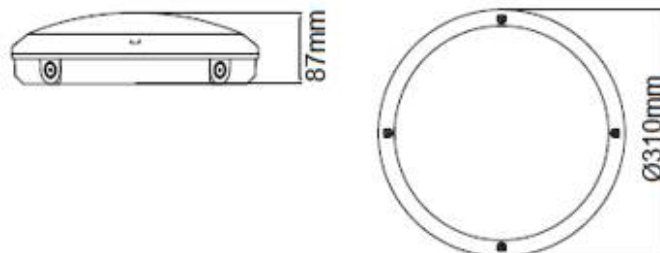

General Information

Ambient Temperature Range (°C)	-20°C to 50°C
IK Rating	IK10
IP Rating	IP65
Nominal Lifetime (h)	50,000 h
Protection Rating	Class II
Installation Area	Internal and External

Optional Gear

Product Code	Description	Type
EMDD02	2W standard emergency module for LED DD and bulkhead	Emergency Module
EMDD02/ST	2W self-test emergency module for LED DD and bulkhead	Self-test Emergency Module
MWS-DC	Plug-in microwave motion sensor 12V DC PWM	Microwave Sensor
RMW-DC	Plug in microwave motion and daylight sensor 12V DC	Microwave Sensor

Accessories

Product Code	Description	Type
BLCLID-BLK	Blanca bulkhead Trim, Black eyelid	Trim
BLCT-BAS	Blanca bulkhead trim, brass	Trim
BLCT-BLK	Blanca bulkhead trim, black	Trim
BLCT-CHM	Blanca bulkhead trim, chrome	Trim
BLCT-PBL	Blanca bulkhead trim, polished black	Trim
BLCT-SCH	Blanca-I, LED Bulkhead Trim, Satin Chrome	Trim
BLCT-WHT	Blanca, LED Bulkhead Trim, White	Trim
KPT-SCREW1	Anti-vandal Screw Pack	Screw
KPT-SCREWDRIVER1	Anti-vandal Screw Driver	Tool
BLCLID-WHT	Blanca Bulkhead Trim, White Eyelid	Trim

Wattage	Current (mA)	Power Factor	Luminous Flux (lm) at 3000k (without ring)	Luminous Flux (lm) at 4000k/5000k
9	44	0.88	710 (830)	830 (950)
12	56	0.92	970 (1100)	1130 (1260)
18	82	0.95	1340 (1580)	1650 (1890)

Dimensions without Decorative Trim

Kosnic Lighting

KosnicUK

KosnicLightingUK

KosnicUK

Tel: 01635 523 713

Email: sales@kosnic.com

Kosnic.com