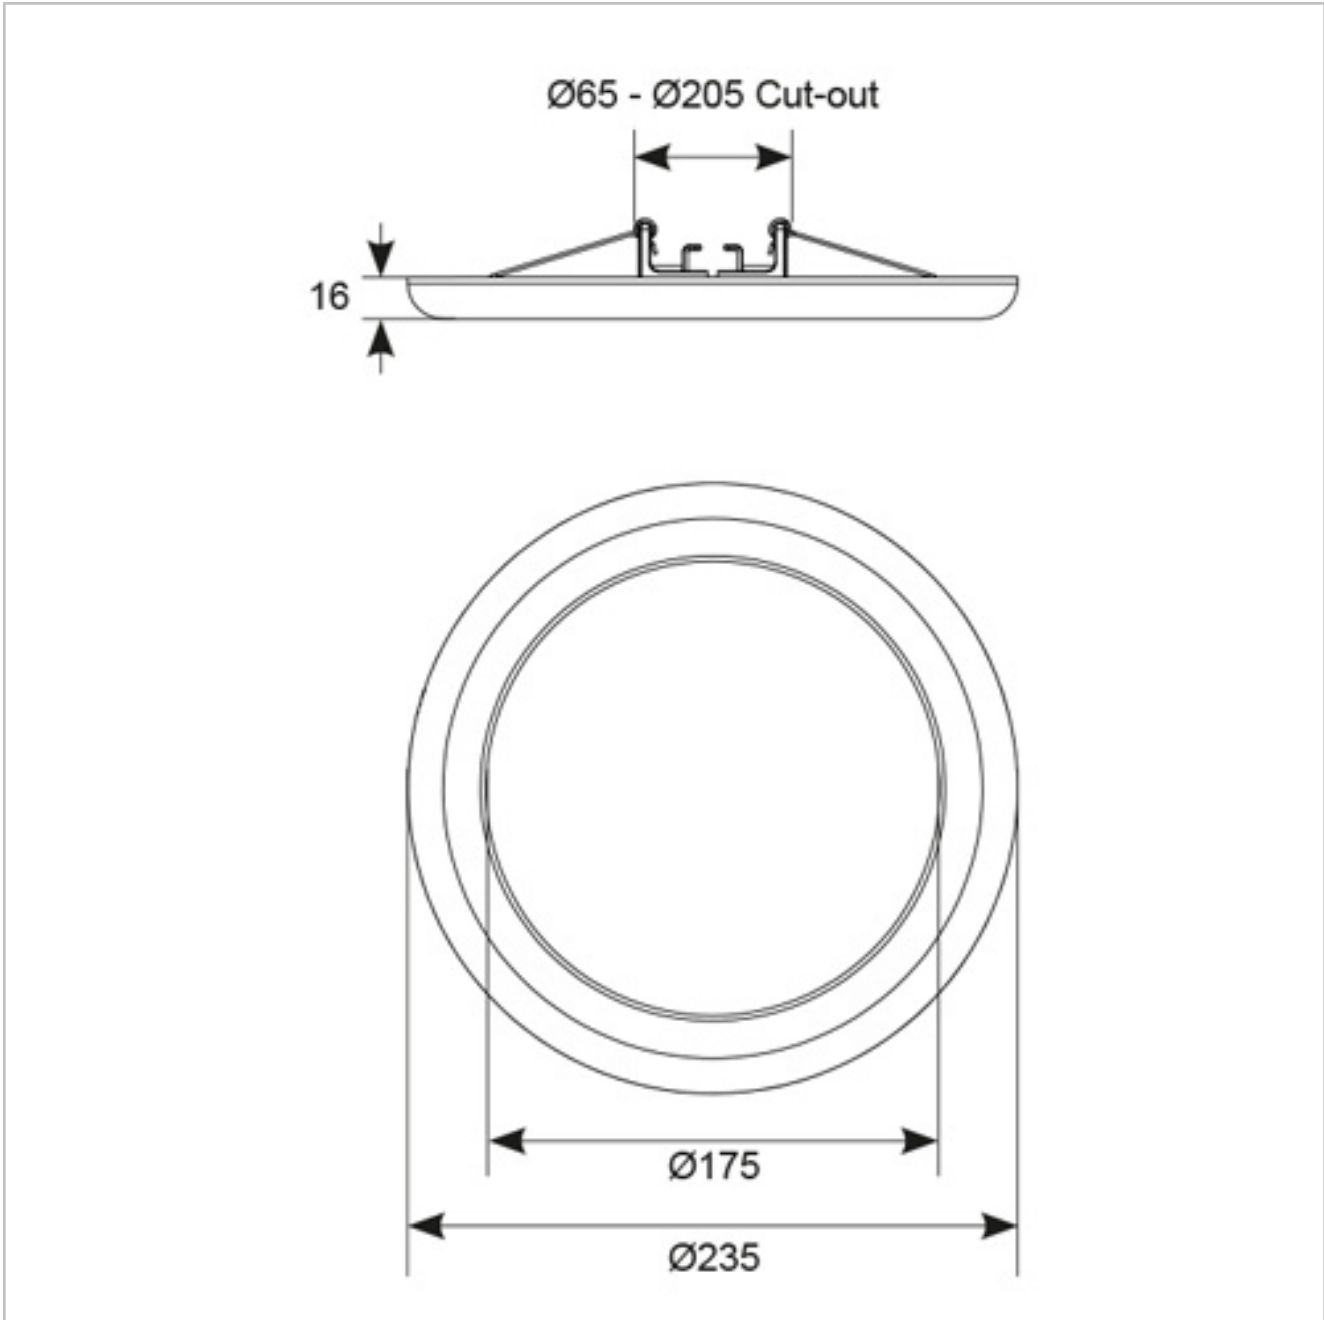

### Features

Ultra-slim adjustable LED performance downlight

Only suitable for semi commercial applications

Integral switches for multiple wattages and selectable CCT

Innovative bracket / spring design for variable cutouts from 65-205mm

## General Information

Lamp Type	LED
Colour / Finish	White
IP Rating	IP20
Class Protection	2
Internal / External	Internal
Surface / Recessed / Suspended	Surface / Recessed
Warranty (Years)	3
CE Mark	Yes
Diameter (mm)	235
Height (mm)	16

Height/depth	16 mm
Outer diameter	235 mm

Datasheet generated from <https://onetimepim.com> last updated Friday, February 18, 2022 12:21:46 PM