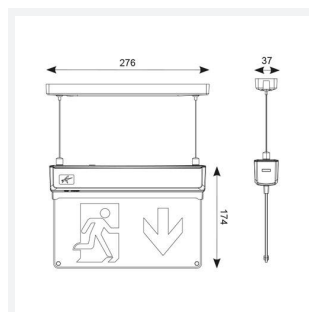

# Kestrel

Kestrel Suspended Exit Sign Maintained/Non-Code: AKESLED/3M

Category	Emergency
Application	Ancillary, Commercial, Education, Healthcare, Hospitality, Industrial, Retail
Specification	Architectural

## PRODUCT FEATURES

- Ultra slim suspended LED emergency exit sign
- Supplied with all legend options - arrow down, arrow up and arrow left/right
- LiFePO4 Lithium battery provides improved energy consumption, product reliability and lifetime
- Self-test emergency as standard

GENERAL INFORMATION	
Wattage	2W
CRI	70
CCT	6500K
Input	220/240V
Operating Temp	0°C - 40°C
SDCM	6

TECHNICAL INFORMATION	
Light Source	LED
Colour / Finish	White
IP Rating	IP20
Class Protection	1
Internal / External	Internal
Surface / Recessed / Suspended	Suspended
Lumen Depreciation	L70 50,000h
Warranty (Years)	5
CE Mark	Yes
Height	174 mm
Accessories	ASBP/22/LI