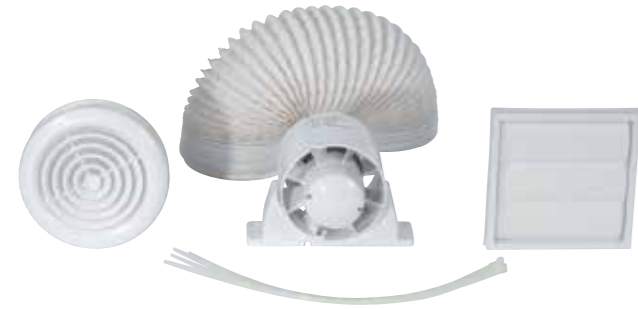

Aura Shower Kit

Shower ventilation

Key Features

- Axial in-line fan
- Ventilation up to 108 m³/hr
- Designed for ventilation / lighting above shower cubicles
- Use for both supply or extraction
- Compact and quiet in operation
- Mounting bracket included
- Ductable
- Halogen lamp option
- IPX4 rating
- 3 year warranty

Aura Shower Kit range

Highly reliable fan in a modular design for ease of installation and maintenance. Aura In-Line Fans are designed to provide extraction levels that comply with the latest Building Regulations.

The fans are manually operated by a remote switch (switch not supplied). Timer control versions are also available. Install in-line with ducting for a quiet and discreet installation.

The Aura in-line fan comes with a fixing bracket and is compact, attractively styled and ductable over short lengths. They are the ideal solution for removing damp moist air, odours and airborne pollutants from toilets and bathrooms.

ALWAYS PULL FLEXIBLE DUCTING TAUGHT TO ENSURE INSTALLED PERFORMANCE AIR FLOW.

Models

- Basic** Control by Remote Switch
- Timer** Timer can be set to run on between 2 and 30 minutes

Contents of Kits

- 9041420** Aura 100B, 3m flex duct, ties, extract valve, external grille
- 9041419** Aura 100T, 3m flex duct, ties, extract valve, external grille
- 9041422** Aura 100B, 3m flex duct, ties, halogen lamp + chrome and white grilles, external grille
- 9041421** Aura 100T, 3m flex duct, ties, halogen lamp + chrome and white grilles, external grille