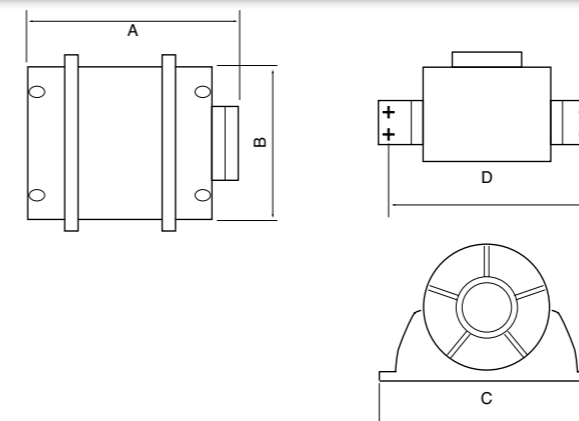

Dimensions (mm)

Model	A	B	C	D
Aura shower kit	110	113	160	144