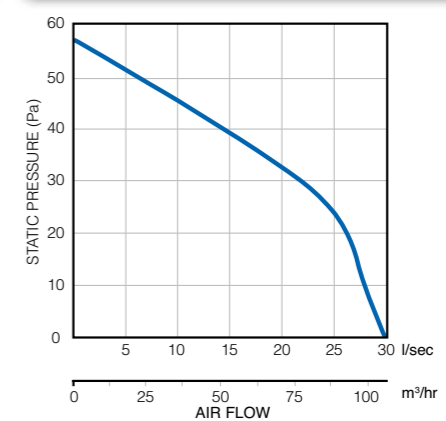

Performance

Controls and Accessories

A range of accessories including flexible and rigid ducting kits, controls and grilles are available.