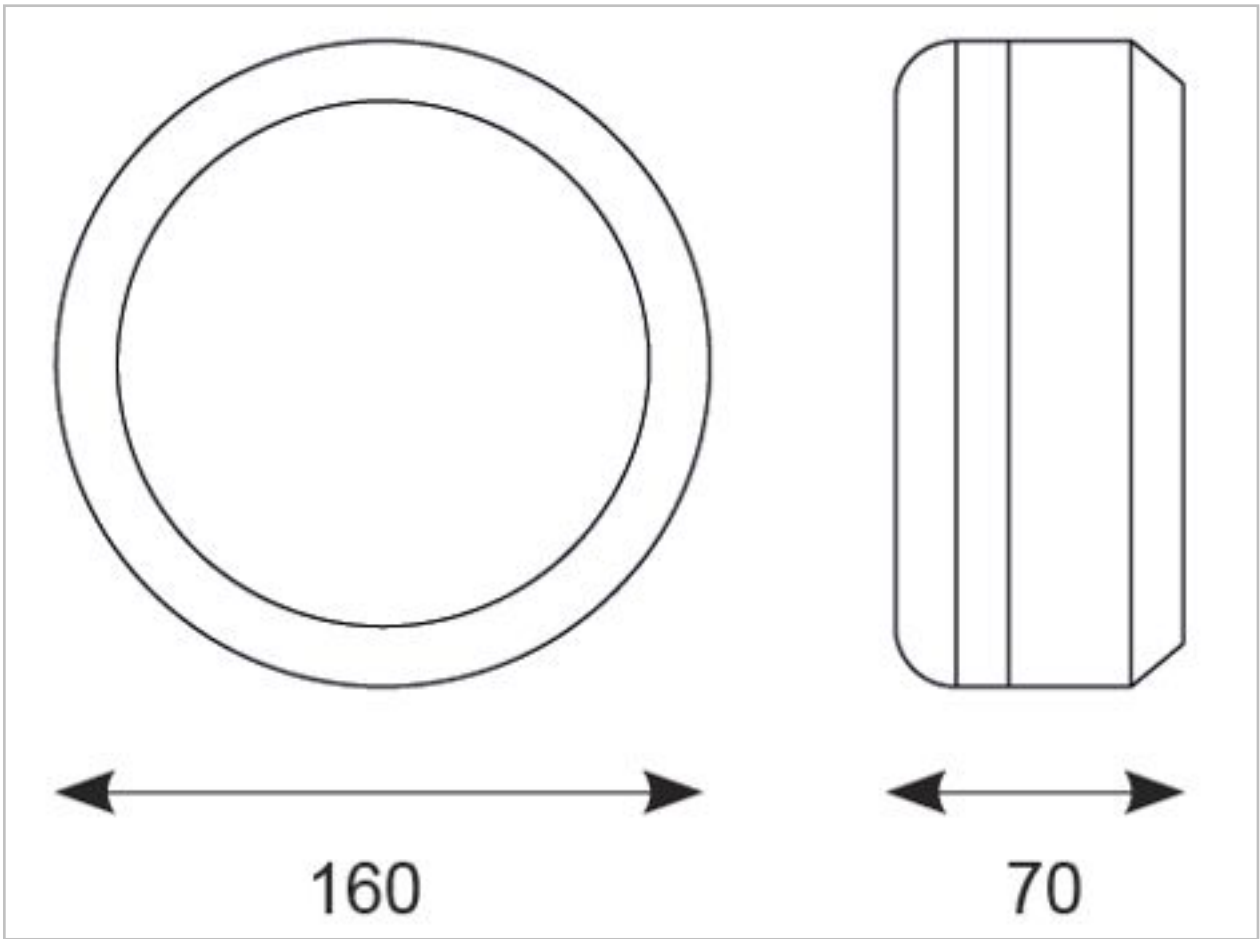

ABELED/WV

Features

Multi-purpose compact surface LED bulkhead.

IP44 rating and suitable for bathroom use.

All polycarbonate construction.

Comparable performance to 100W GLS and outperforms 16W CFL equivalents.

Instant light output and unlimited switching.

LED lifespan L70 56,000 hours.

Non-dimmable.

General Information

Lamp Type	LED
Colour / Finish	White
IP Rating	IP44
Class Protection	1
Bathroom Zone	2
Internal / External	Internal / External
Surface / Recessed / Suspended	Surface
Warranty (Years)	5
CE Mark	Yes
Diameter (mm)	160
Depth (mm)	70

Technical Information

Wattage	5W
Lumens Delivered	436lm
Lm/W	87lm
CRI	Ra 70
CCT	4000K
Input	230V
Hertz	50Hz
Operating Temp	0°C to 25°C

Technical Data - ETIM - Ceiling-/wall luminaire (EC002892)

Suitable for wall mounting	Yes
Suitable for suspended mounting	No
Suitable for ceiling mounting	Yes
Suitable for built-in mounting	No
Suitable for surface mounting	Yes
With light source	Yes
Suitable for number of lamps	1
Material housing	Plastic
Colour housing	White
Nominal voltage	230-230 V
Control gear included	Yes
No dim function	Yes
Degree of protection (IP)	IP44
Protection class	I
Suitable for emergency lighting	No
With movement sensor	No
With light sensor	No
Max. system power	5 W
Rated luminous flux acc. IEC 62722-2-1	436 lm
Colour of light	White
Colour temperature	4000-4000 K
Colour rendering index CRI	70-79
Luminaire efficacy	87 lm/W
Height/depth	70 mm
Length	160 mm