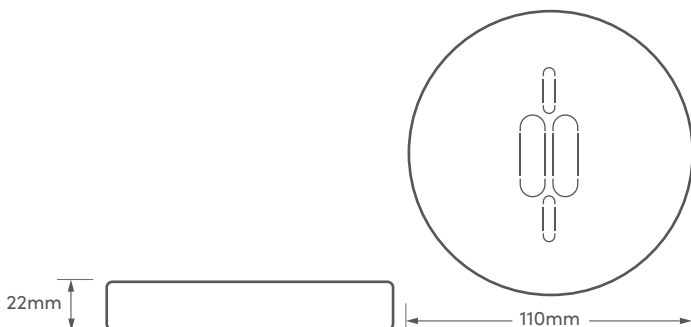

Product Code: HSSA/PA