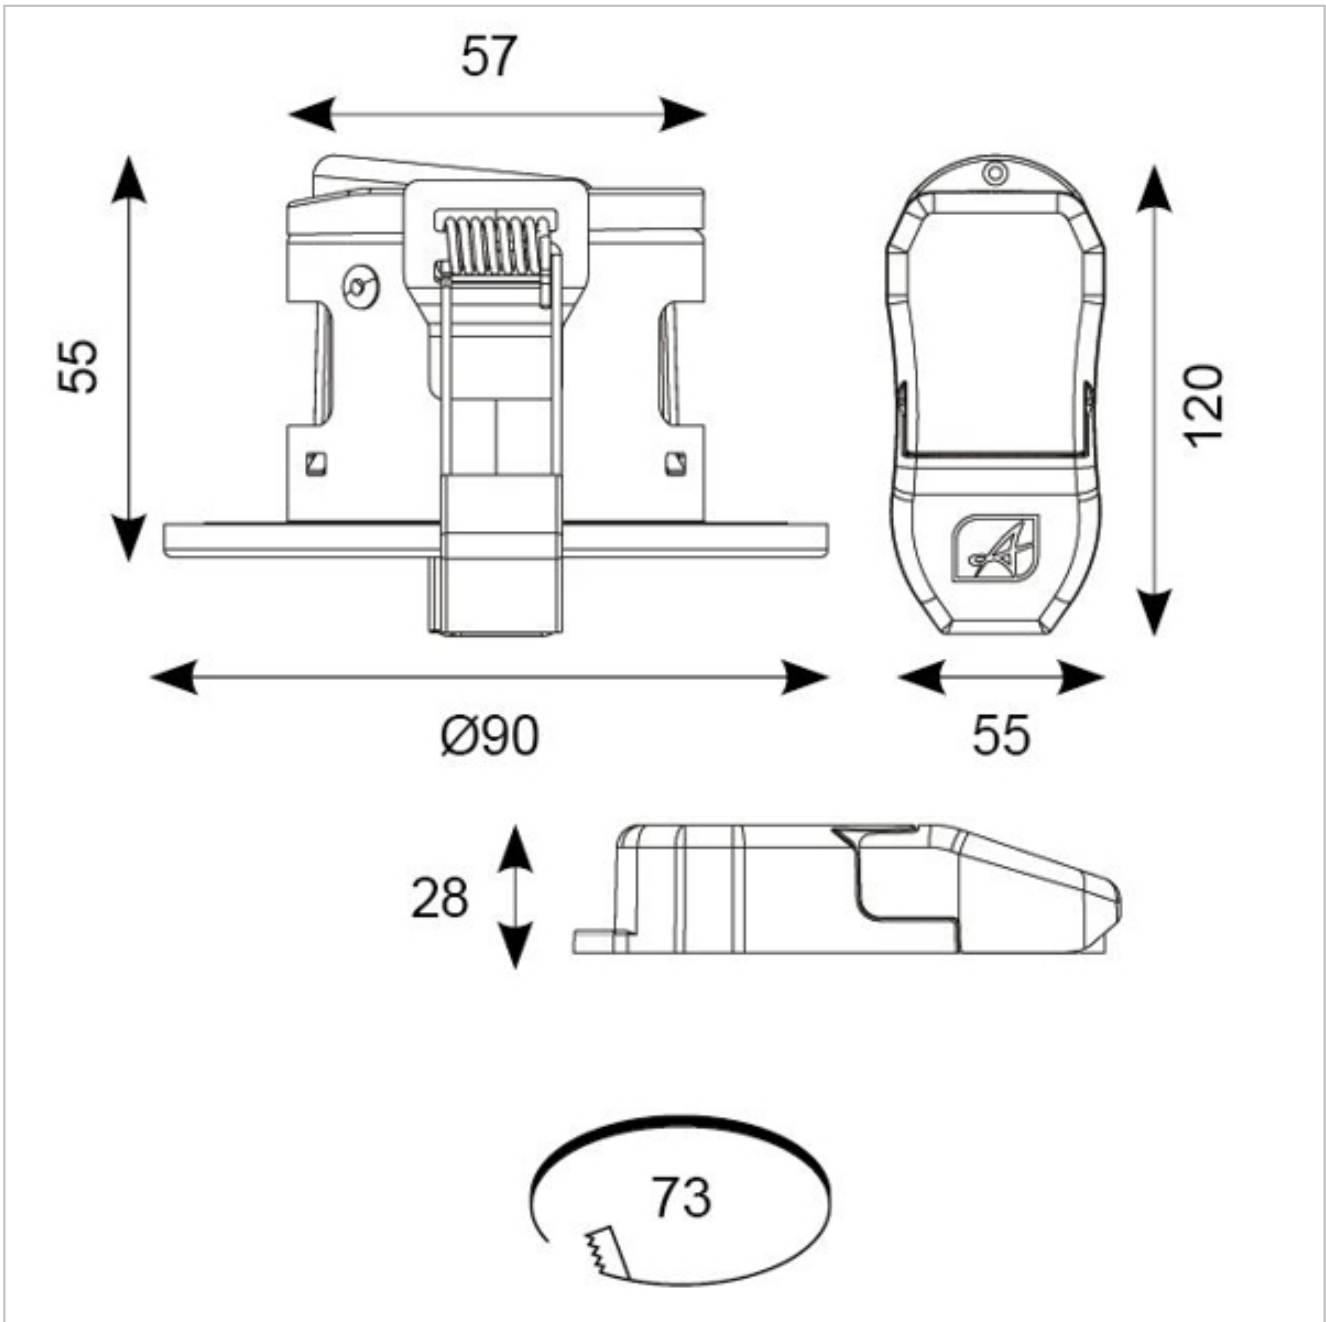

Technical Information

Wattage	6W
Lumens Delivered	532lm
Lm/W	89lm
Beam Angle	60
CRI	Ra 80
CCT	3000K
Input	230V
Hertz	50/60Hz
Operating Temp	-5°C to 25°C

Technical Data - ETIM - Downlight/spot/floodlight (EC001744)

Suitable for surface mounting	No
Suitable for built-in mounting	Yes
Suitable for wall mounting	No
Suitable for suspended mounting	No
Suitable for ceiling mounting	Yes
Suitable for traverse mounting	No
Suitable for pedestal/floor mounting	No
Suitable for light-track mounting	No
Adjustability	Not adjustable
With movement sensor	No
With light sensor	No
With light source	Yes
Suitable for number of lamps	1
Colour housing	White
Nominal voltage	230-230 V
Control gear included	Yes
Beam angle	Wide beam 41-80°
Degree of protection (IP)	IP65
Protection class	I
Max. system power	6 W
Colour of light	White
Colour temperature	3000-3000 K
Colour rendering index CRI	80-89
Rated luminous flux acc. IEC 62722-2-1	532 lm
Lamp efficacy	89 lm/W

Height/depth 55 mm

Length 57 mm

Outer diameter 90 mm

Datasheet generated from <https://onetimepim.com> last updated Monday, September 6, 2021 12:47:32 PM