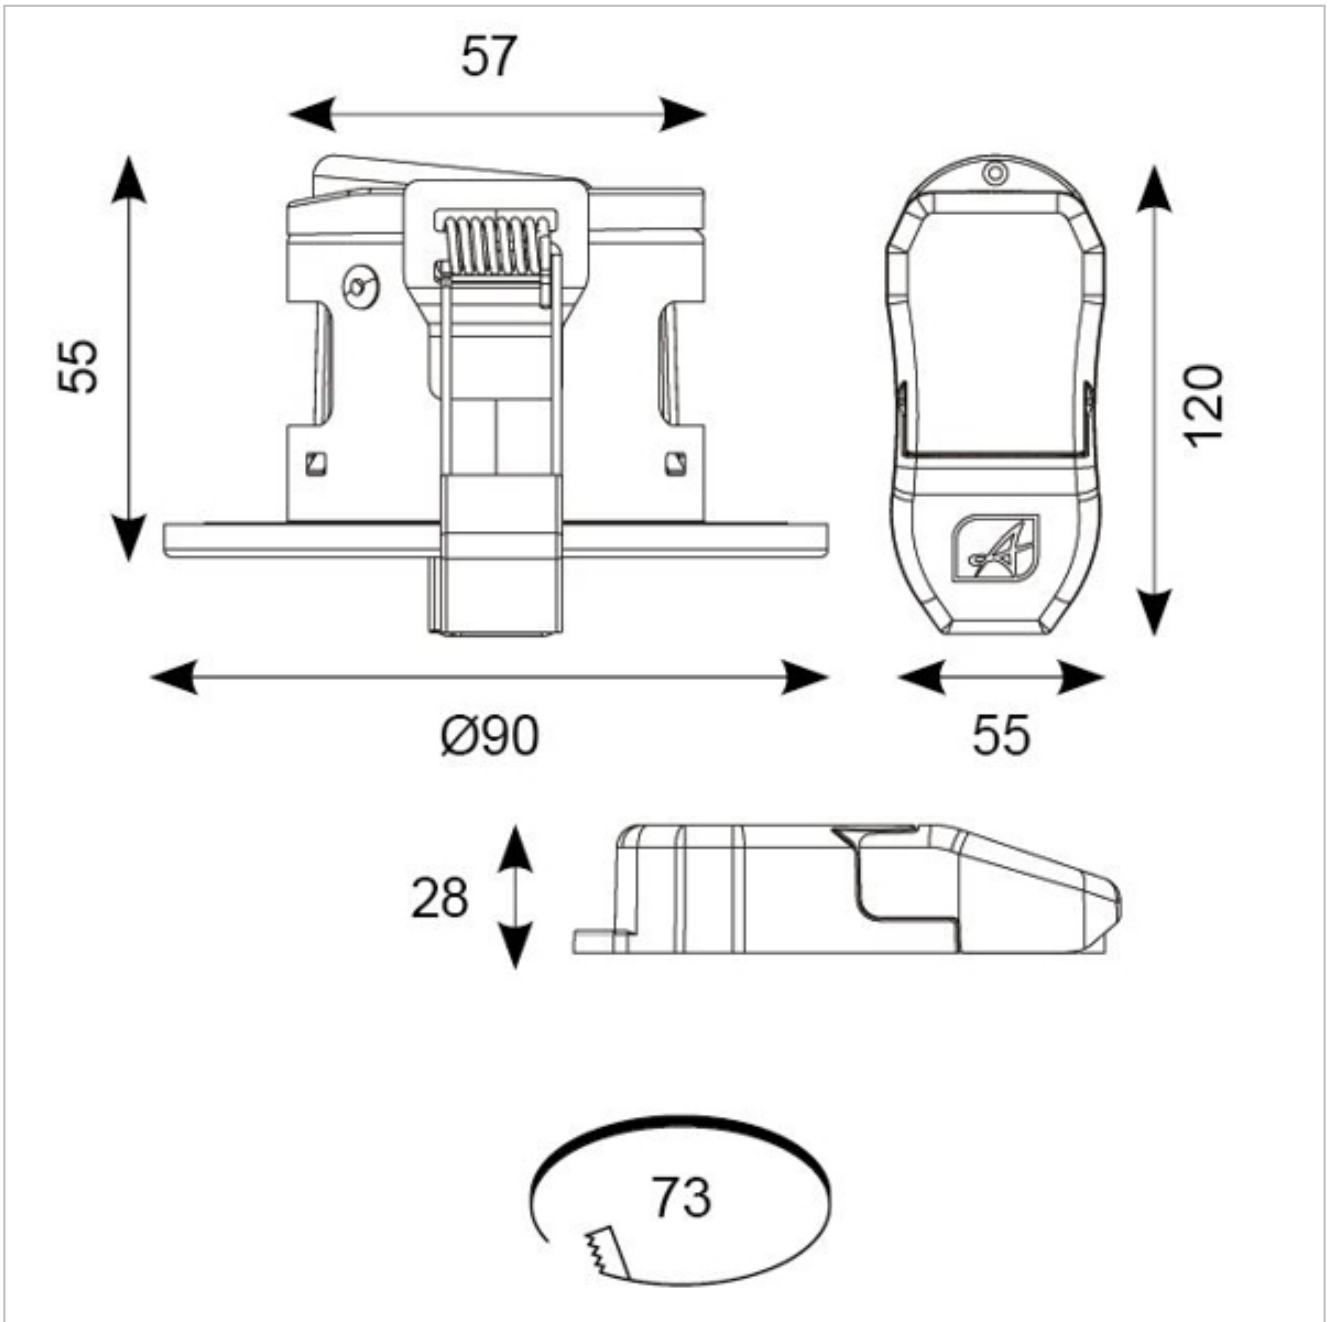

Technical Information

Wattage	6W
Lumens Delivered	577lm
Lm/W	96lm
Beam Angle	60
CRI	Ra 80
CCT	4000K
Input	230V
Hertz	50/60Hz
Operating Temp	-5°C to 25°C

Technical Data - ETIM - Downlight/spot/floodlight (EC001744)

Suitable for surface mounting	No
Suitable for built-in mounting	Yes
Suitable for wall mounting	No
Suitable for suspended mounting	No
Suitable for ceiling mounting	Yes
Suitable for traverse mounting	No
Suitable for pedestal/floor mounting	No
Suitable for light-track mounting	No
Adjustability	Not adjustable
With movement sensor	No
With light sensor	No
With light source	Yes
Suitable for number of lamps	1
Colour housing	White
Nominal voltage	230-230 V
Control gear included	Yes
Beam angle	Wide beam 41-80°
Degree of protection (IP)	IP65
Protection class	I
Max. system power	6 W
Colour of light	White
Colour temperature	4000-4000 K
Colour rendering index CRI	80-89
Rated luminous flux acc. IEC 62722-2-1	577 lm
Lamp efficacy	96 lm/W

Height/depth 55 mm

Length 57 mm

Outer diameter 90 mm

Datasheet generated from <https://onetimepim.com> last updated Monday, September 6, 2021 12:47:29 PM