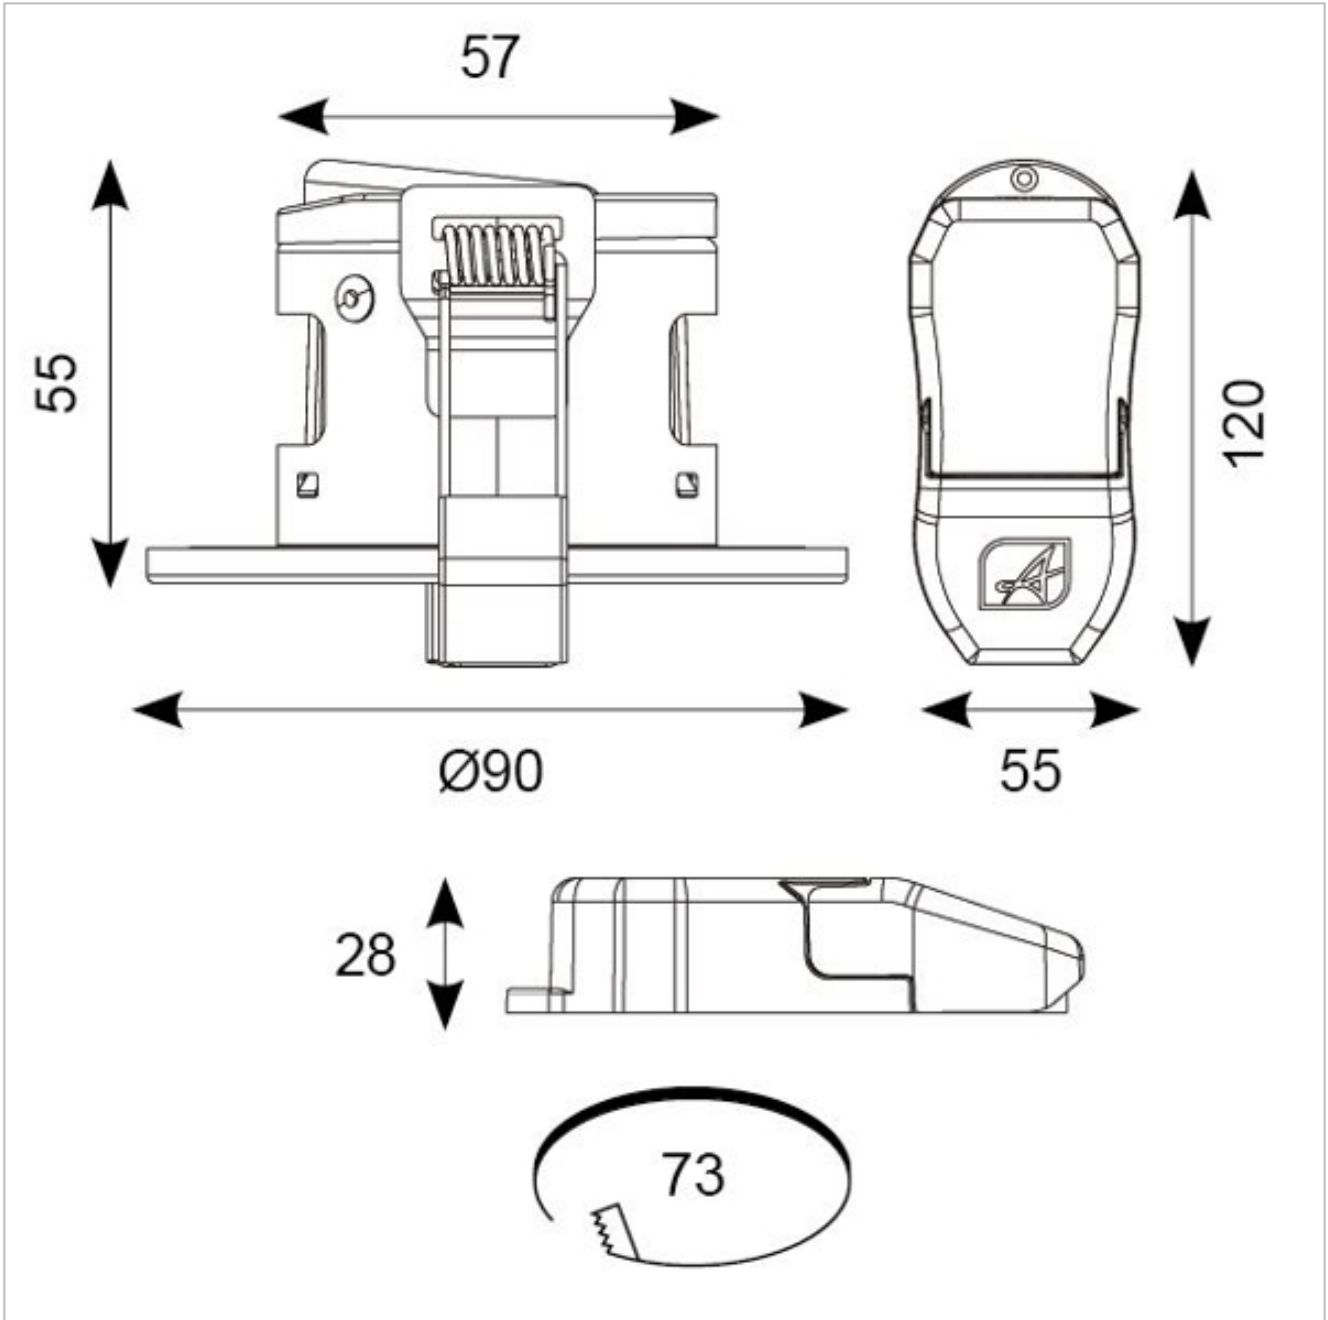

Technical Data - ETIM - Downlight/spot/floodlight (EC001744)

Suitable for surface mounting	No
Suitable for built-in mounting	Yes
Suitable for wall mounting	No
Suitable for suspended mounting	No
Suitable for ceiling mounting	Yes
Suitable for traverse mounting	No
Suitable for pedestal/floor mounting	No
Suitable for light-track mounting	No
Adjustability	Not adjustable
With movement sensor	No
With light sensor	No
With light source	Yes
Suitable for number of lamps	1
Nominal voltage	230-230 V
Control gear included	Yes
Beam angle	Wide beam 41-80°
Degree of protection (IP)	IP65
Protection class	I
Max. system power	7 W
Colour of light	White
Colour temperature	2700-6000 K
Colour rendering index CRI	80-89
Luminous flux	547-608 lm
Lamp efficacy	87 lm/W
Height/depth	55 mm

Length 57 mm

Outer diameter 90 mm

Datasheet generated from <https://onetimepim.com> last updated Monday, September 6, 2021 12:47:34 PM