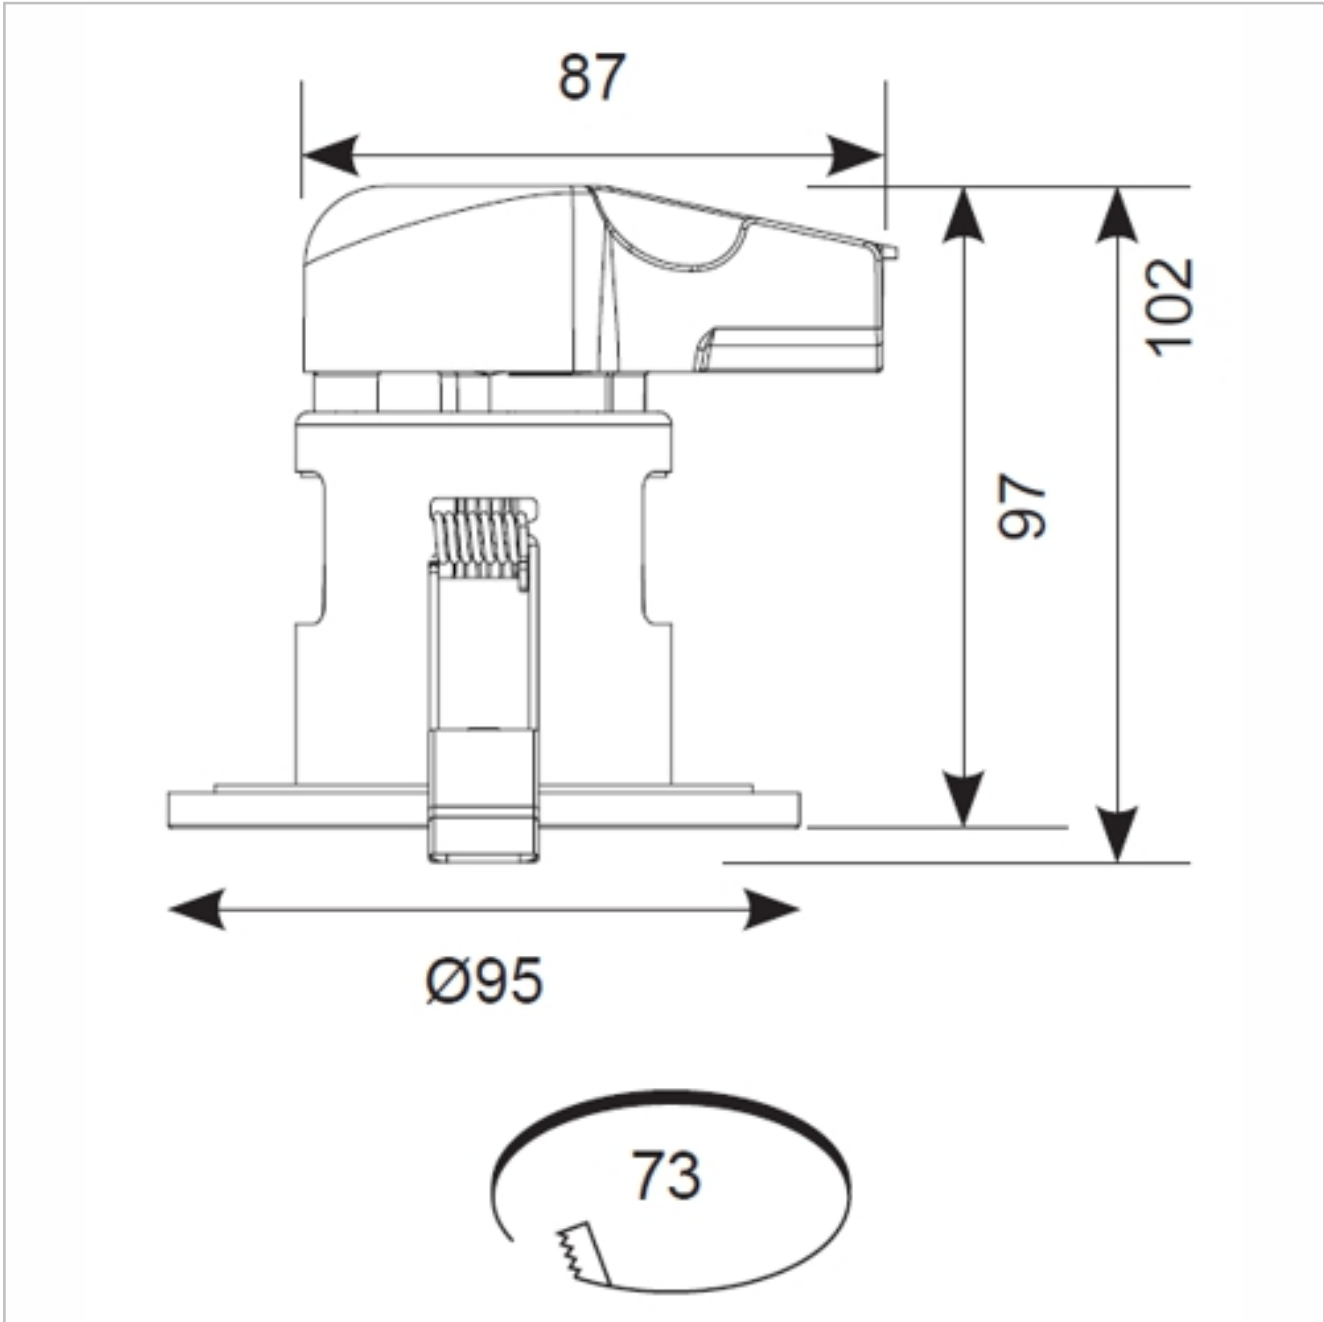

| | |
|----------------|----------|
| Lamp efficacy | 102 lm/W |
| Height/depth | 102 mm |
| Length | 87 mm |
| Outer diameter | 95 mm |

Datasheet generated from <https://onetimepim.com> last updated Monday, September 6, 2021 12:47:50 PM