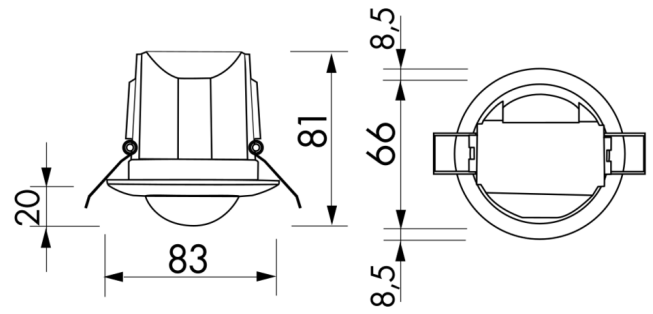

Technical Data

Voltage:	110 - 240 V AC 50 / 60 Hz
Dimensions:	FC= Ø 83 x 81 mm SM= Ø 106 x 53 mm
Power consumption:	approx. 0.5 W
Detection area:	horizontal 360° (Ceiling mounting)
Range:	max. Ø 10 m across max. Ø 6 m towards max. Ø 4 m seated
Monitored area (tangential movement):	78 m ² / 2.5 m mounting height
Mounting height min./max./recommended:	2 m / 5 m / 2.5 m

Degree / class of protection:	FC= IP23 / Class II SM= IP44 / Class II
Ambient temperature:	-25 °C to +50 °C
Housing:	polycarbonate, UV-resistant
Channel 1 (lighting control)	
Switching power:	2300 W, $\cos \varphi = 1$ 1150 VA, $\cos \varphi = 0.5$ 300 W LED max. inrush current I_p (20 ms) = 165 A max. inrush current I_p (200 μ s) = 800 A
Type of contact:	1x μ -contact, NO contact with tungsten pre-make contact
Follow-up time:	30 sec - 30 min, Pulse
Switch-on threshold:	10 - 2000 Lux

Description

Description	Colour	Part number	EAN number
PD3N-1C-FC Micro	white mat, similar to RAL9010	92184	4007529921843
PD3N-1C-SM Micro	white mat, similar to RAL9010	92219	4007529922192

Accessory

Description	Colour	Part number	EAN number
BLE-IR-Adapter	black	93067	4007529930678
IR-Adapter for Smartphones	black	92726	4007529927265
IR-PD3N	-	92105	4007529921058
IR-PD-Mini	-	92159	4007529921591
Wire basket BSK (\varnothing 200 x 90 mm)	white	92199	4007529921997
RC-Arc extinction kit	white	10880	4007529108800
Mini-RC-Arc extinction kit	black	10882	4007529108824
Square design frame PD3N-FC	white mat, similar to RAL9010	92991	4007529929917

Dimensions 92219

Dimensions 92184

Range diagram

- 1: Walking across
- 2: Walking towards
- 3: Seated activity

Wiring diagrams