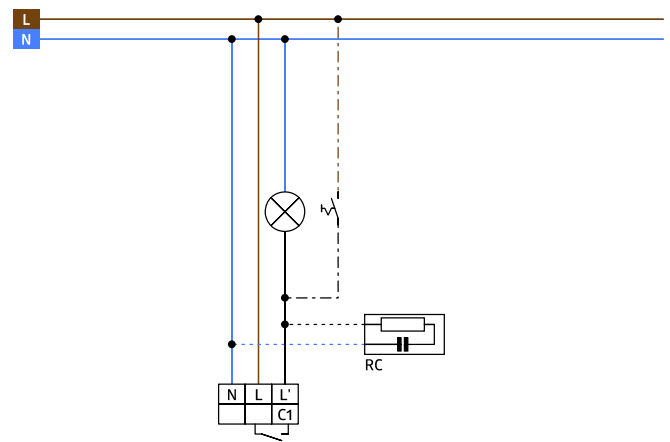

Technical Data

Voltage:	110 - 240 V AC 50 / 60 Hz
Dimensions:	FC= Ø 83 x 81 mm SM= Ø 106 x 53 mm
Power consumption:	approx. 0.5 W
Detection area:	horizontal 360° (Ceiling mounting)
Range:	max. Ø 10 m across max. Ø 6 m towards max. Ø 4 m seated
Monitored area (tangential movement):	78 m ² / 2.5 m mounting height
Mounting height min./max./recommended:	2 m / 5 m / 2.5 m

Dimensions 92219

Dimensions 92184

Range diagram

- 1: Walking across
- 2: Walking towards
- 3: Seated activity

Wiring diagrams