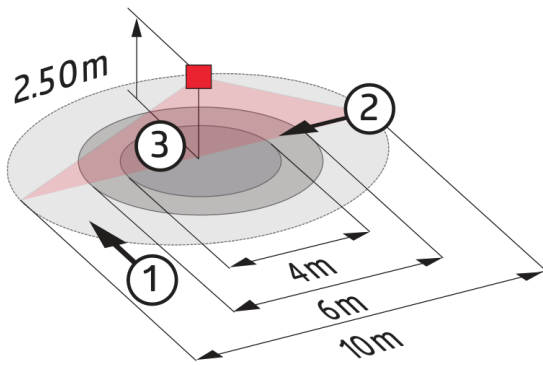

Technical Data

Voltage:	110 - 240 V AC 50 / 60 Hz
Dimensions:	FC= Ø 83 x 81 mm SM= Ø 106 x 53 mm
Power consumption:	approx. 0.5 W
Detection area:	horizontal 360° (Ceiling mounting)
Range:	max. Ø 10 m across max. Ø 6 m towards max. Ø 4 m seated
Monitored area (tangential movement):	78 m ² / 2.5 m mounting height
Mounting height min./max./recommended:	2 m / 5 m / 2.5 m

Dimensions 92219

Dimensions 92184

Range diagram

- 1: Walking across
- 2: Walking towards
- 3: Seated activity

Wiring diagrams