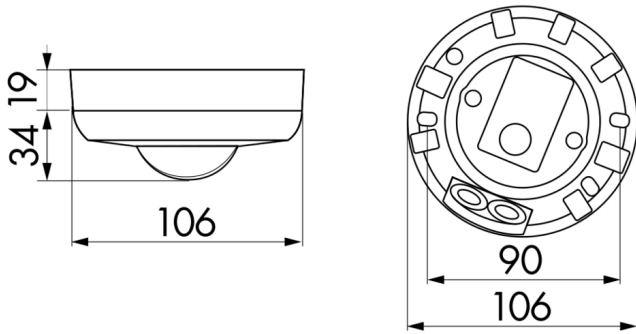

Dimensions 92219