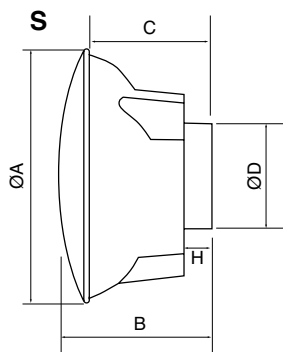

S = Surface mounted with skirt

Model	A	B	C	D	E	F	G	H	I
iCON 30S (R)	225	144	92	97	43	51	20	30	148
iCON 30S (S)	225	144	101	97	-	-	-	29	-