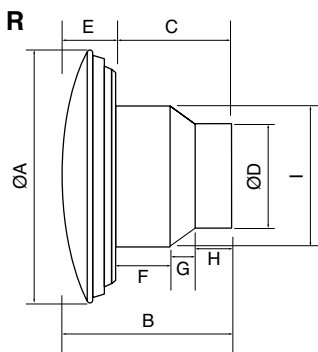

DIMENSIONS (mm)

R = Recessed without skirt