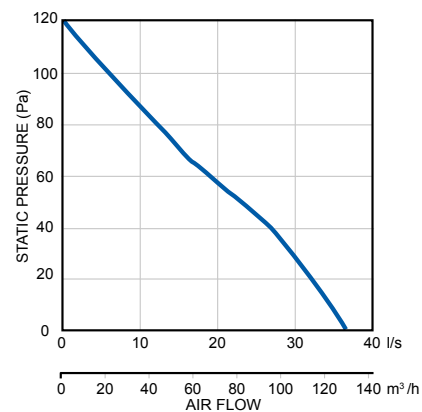

PERFORMANCE

CONTROLS AND ACCESSORIES

A range of accessories including flexible and rigid ducting kits, controls, switches and grilles are available.

Call: 01494 525252

Visit: airflow.com

Airflow Developments Limited
Aidelle House, Lancaster Road,
Cressex Business Park,
High Wycombe, Buckinghamshire,
United Kingdom, HP12 3QP

E-mail: info@airflow.com
Telephone: +44 (0) 1494 525252

airflow.com

80000800 - Issue 3 02/22