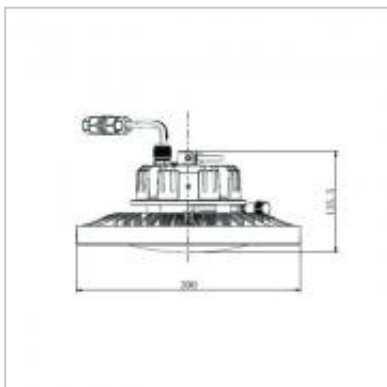

NEW GEO 2 is MEGAMAN®'s variable wattage output and remote controllable high bay fixture with robust IP65 & IK08 passive cooling structure. This innovative slim and competitively priced high bay fixture is designed for an easy single point, low labour cost installation; that is ideal for large indoor areas in some of today's most demanding environments.

GEO 2 IP65 & IK08 Rated Integrated LED High Bay

Product Code	710931
International Model Number	FHB71000V0-DC/DS
Description	GEO 2 IP65 & IK08 Rated Integrated LED High Bay
Watts	150W / 125W / 100W / 90W / 70W
Colour temperature	4000K
Lumens	150W-21000lm / 125W-18900lm / 100W-15000lm / 90W-13500lm / 70W-10500lm
Dimmable	Y
Lamp life (max)	50,000hr
Dimensions (D X H)	300x173mm
IP Rating	IP65
IK	IK08
Colour/Finish	Black
Weight	3570g