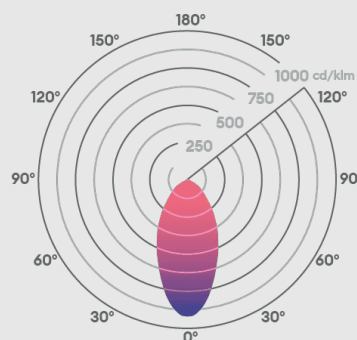

Sensitivity - Adjust from close range of 10cm up to 2 metres away

Lux Level - Adjust to keep the light OFF when there is enough natural daylight

Switched live out to other lights

Bezel sold separately

### Photometrics @ 25°C

Product code	Finish	W	Colour	Beam	lm	lm/W	lx @ 1m
DLSENSE	Bezel sold separately	6W	2700K	50°	600	100	590
DLSENSE	Bezel sold separately	6W	3000K	50°	650	108	635
DLSENSE	Bezel sold separately	6W	4000K	50°	675	113	630

Light source energy efficiency:

Beam angle: 50°