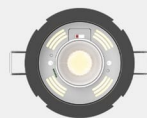

Time Sensitivity Lux settings

CCT switch

Switched Live Out

collingwood

01604 495 151
collingwoodlighting.com

- collingwoodled
- /collingwoodlighting
- collingwoodlighting

Guarantee

5 year warranty

H2 Sense

PIR Downlight with master/slave functionality

Features

IP rating	IP65 (from below) IP20 (from above)
CSP Switchable	Yes, CCT
Tiltable	N/A
Rotation Angle	N/A
Sensor Option	PIR
Dimmable Option	No
LED Lifetime	44,000h L70 B10
CRI	80 Ra
SDCM	3 SDCM

Installation information

Install Connector Type	Integrated terminals, loop-in/loop-out
Insulation Coverable	Rolled and blown insulation
Double Insulation	Yes
Cut Out Size	Ø 68-72mm
UK Bathroom Zone	1
Inrush Current	<5A 0.15ms
Construction Material	Steel and Polycarbonate
Maximum ceiling thickness	40 mm
Weight	0.22kg
Maximum Ambient Temperature	-10°C to 40°C
SELV	Yes
UK Building Regulations	Part B, C, E, P & L
Ceiling Joist Approvals	Solid timber, I-Joist and Metal Web
Electric Class (1, 2, 3)	2

Features & benefits

Colour switchable between 2700K, 3000K and 4000K

PIR downlight for switching those lights OFF in your home that keep getting left ON

High efficacy up to 113lm/W

Hold time - adjust from 30secs up to 3 minutes

Sensitivity - Adjust from close range of 10cm up to 2 metres away

Lux Level - Adjust to keep the light OFF when there is enough natural daylight

Switched live out to other lights

Bezel sold separately

Photometrics @ 25°C

Product code	Finish	W	Colour	Beam	lm	lm/W	lx @ 1m
DLSENSE	Bezel sold separately	6W	2700K	50°	600	100	590
DLSENSE	Bezel sold separately	6W	3000K	50°	650	108	635
DLSENSE	Bezel sold separately	6W	4000K	50°	675	113	630

Light source energy efficiency:

Beam angle: 50°

Wiring information